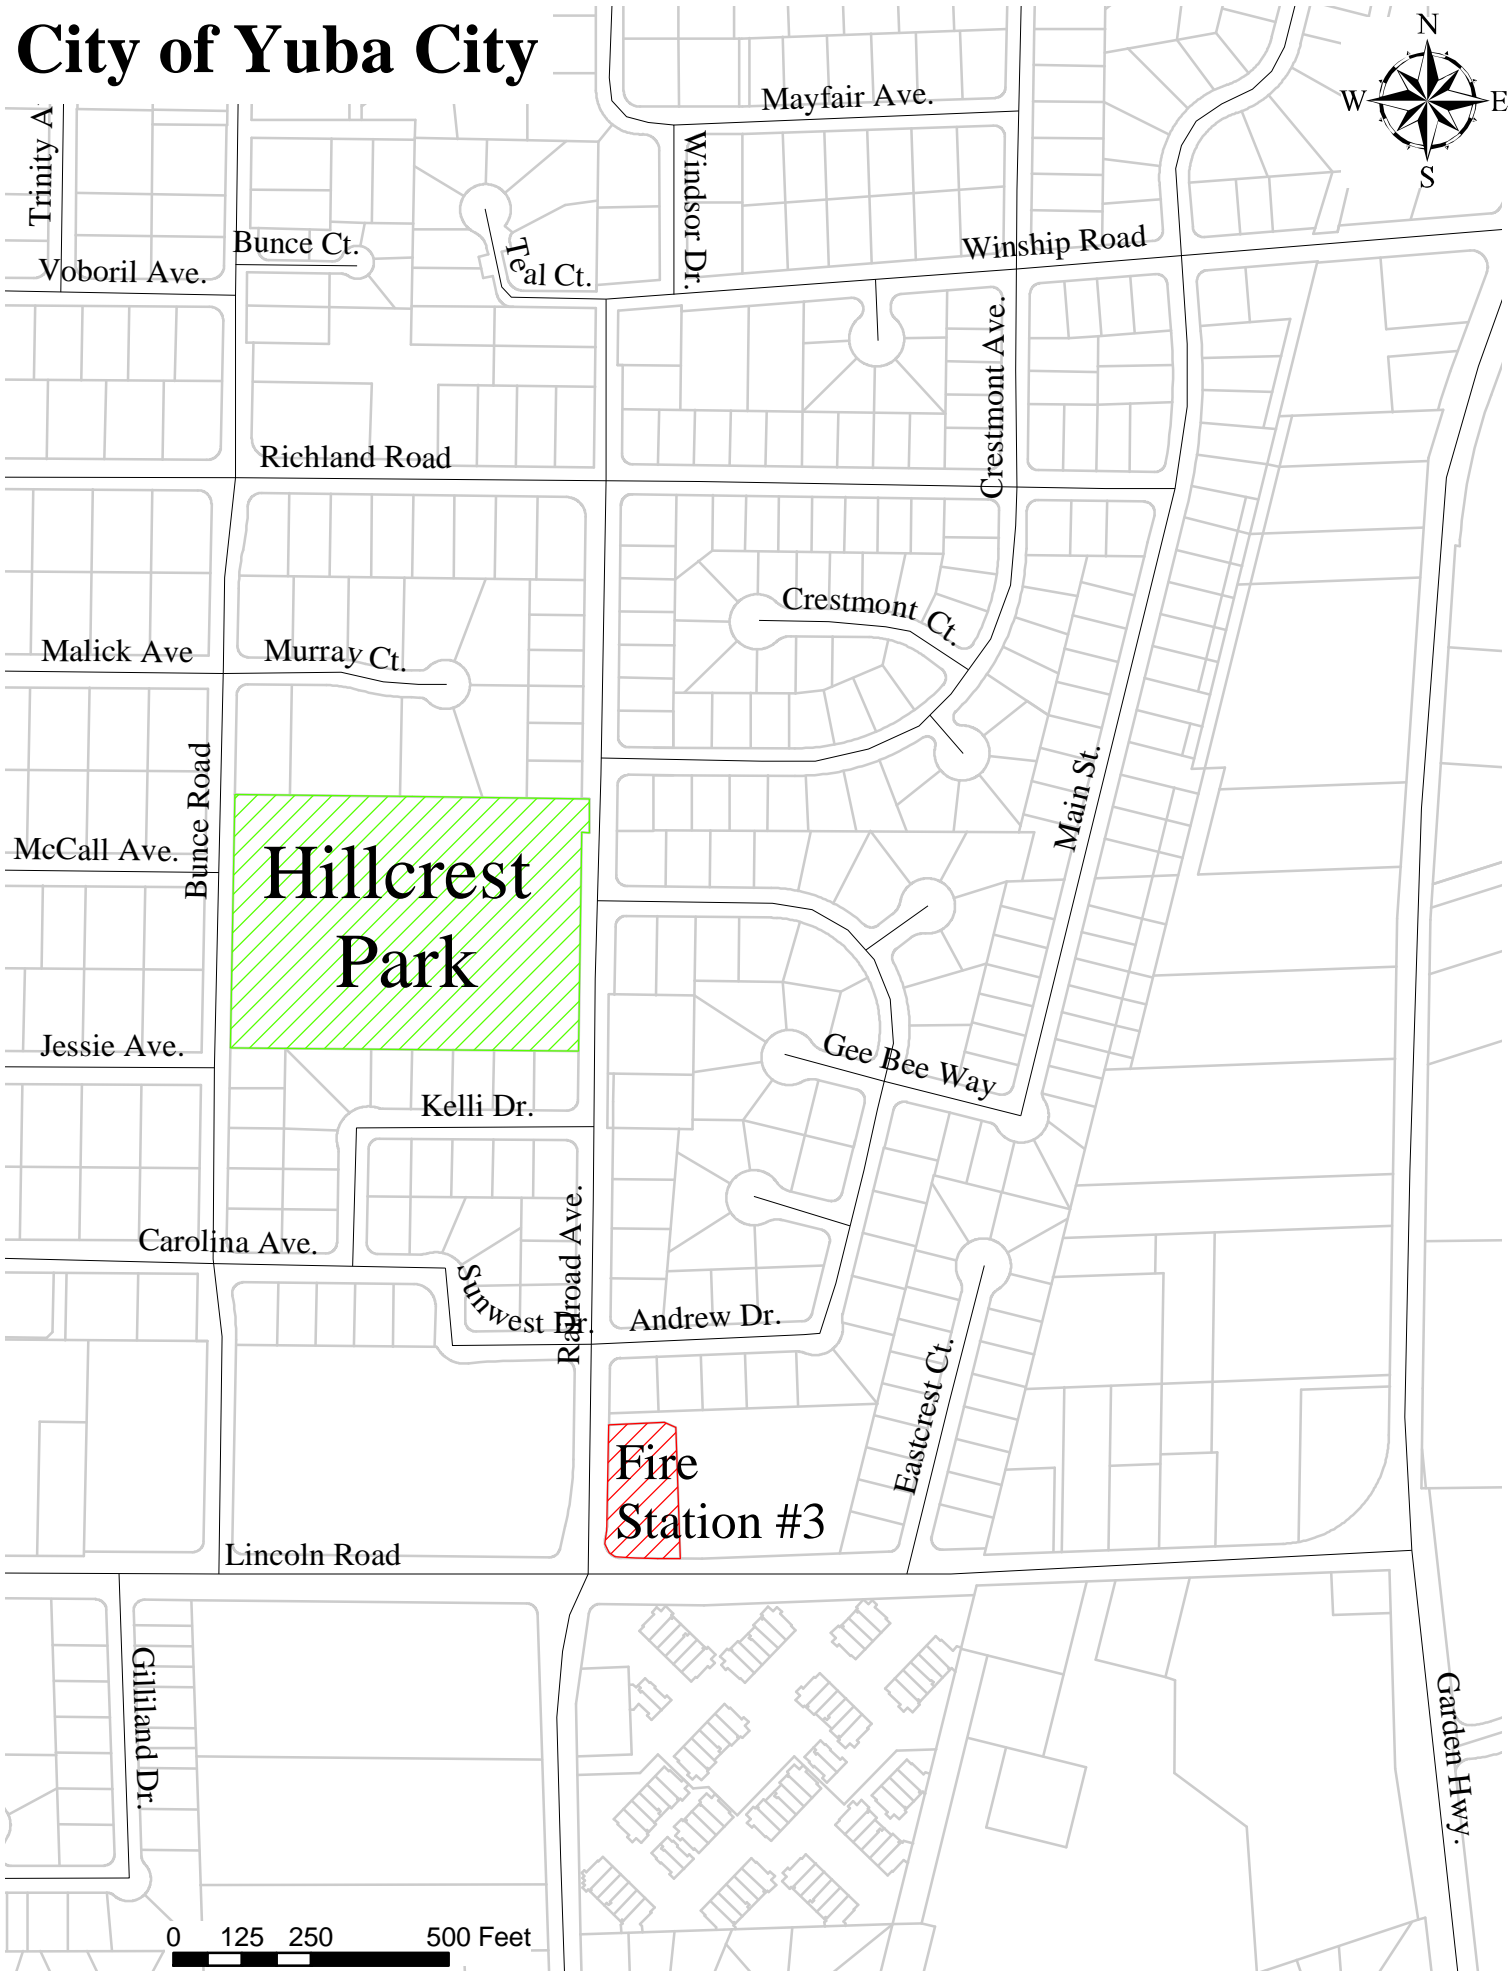

City of Yuba City

**Hillcrest
Park**

**Fire
Station #3**

0 125 250 500 Feet