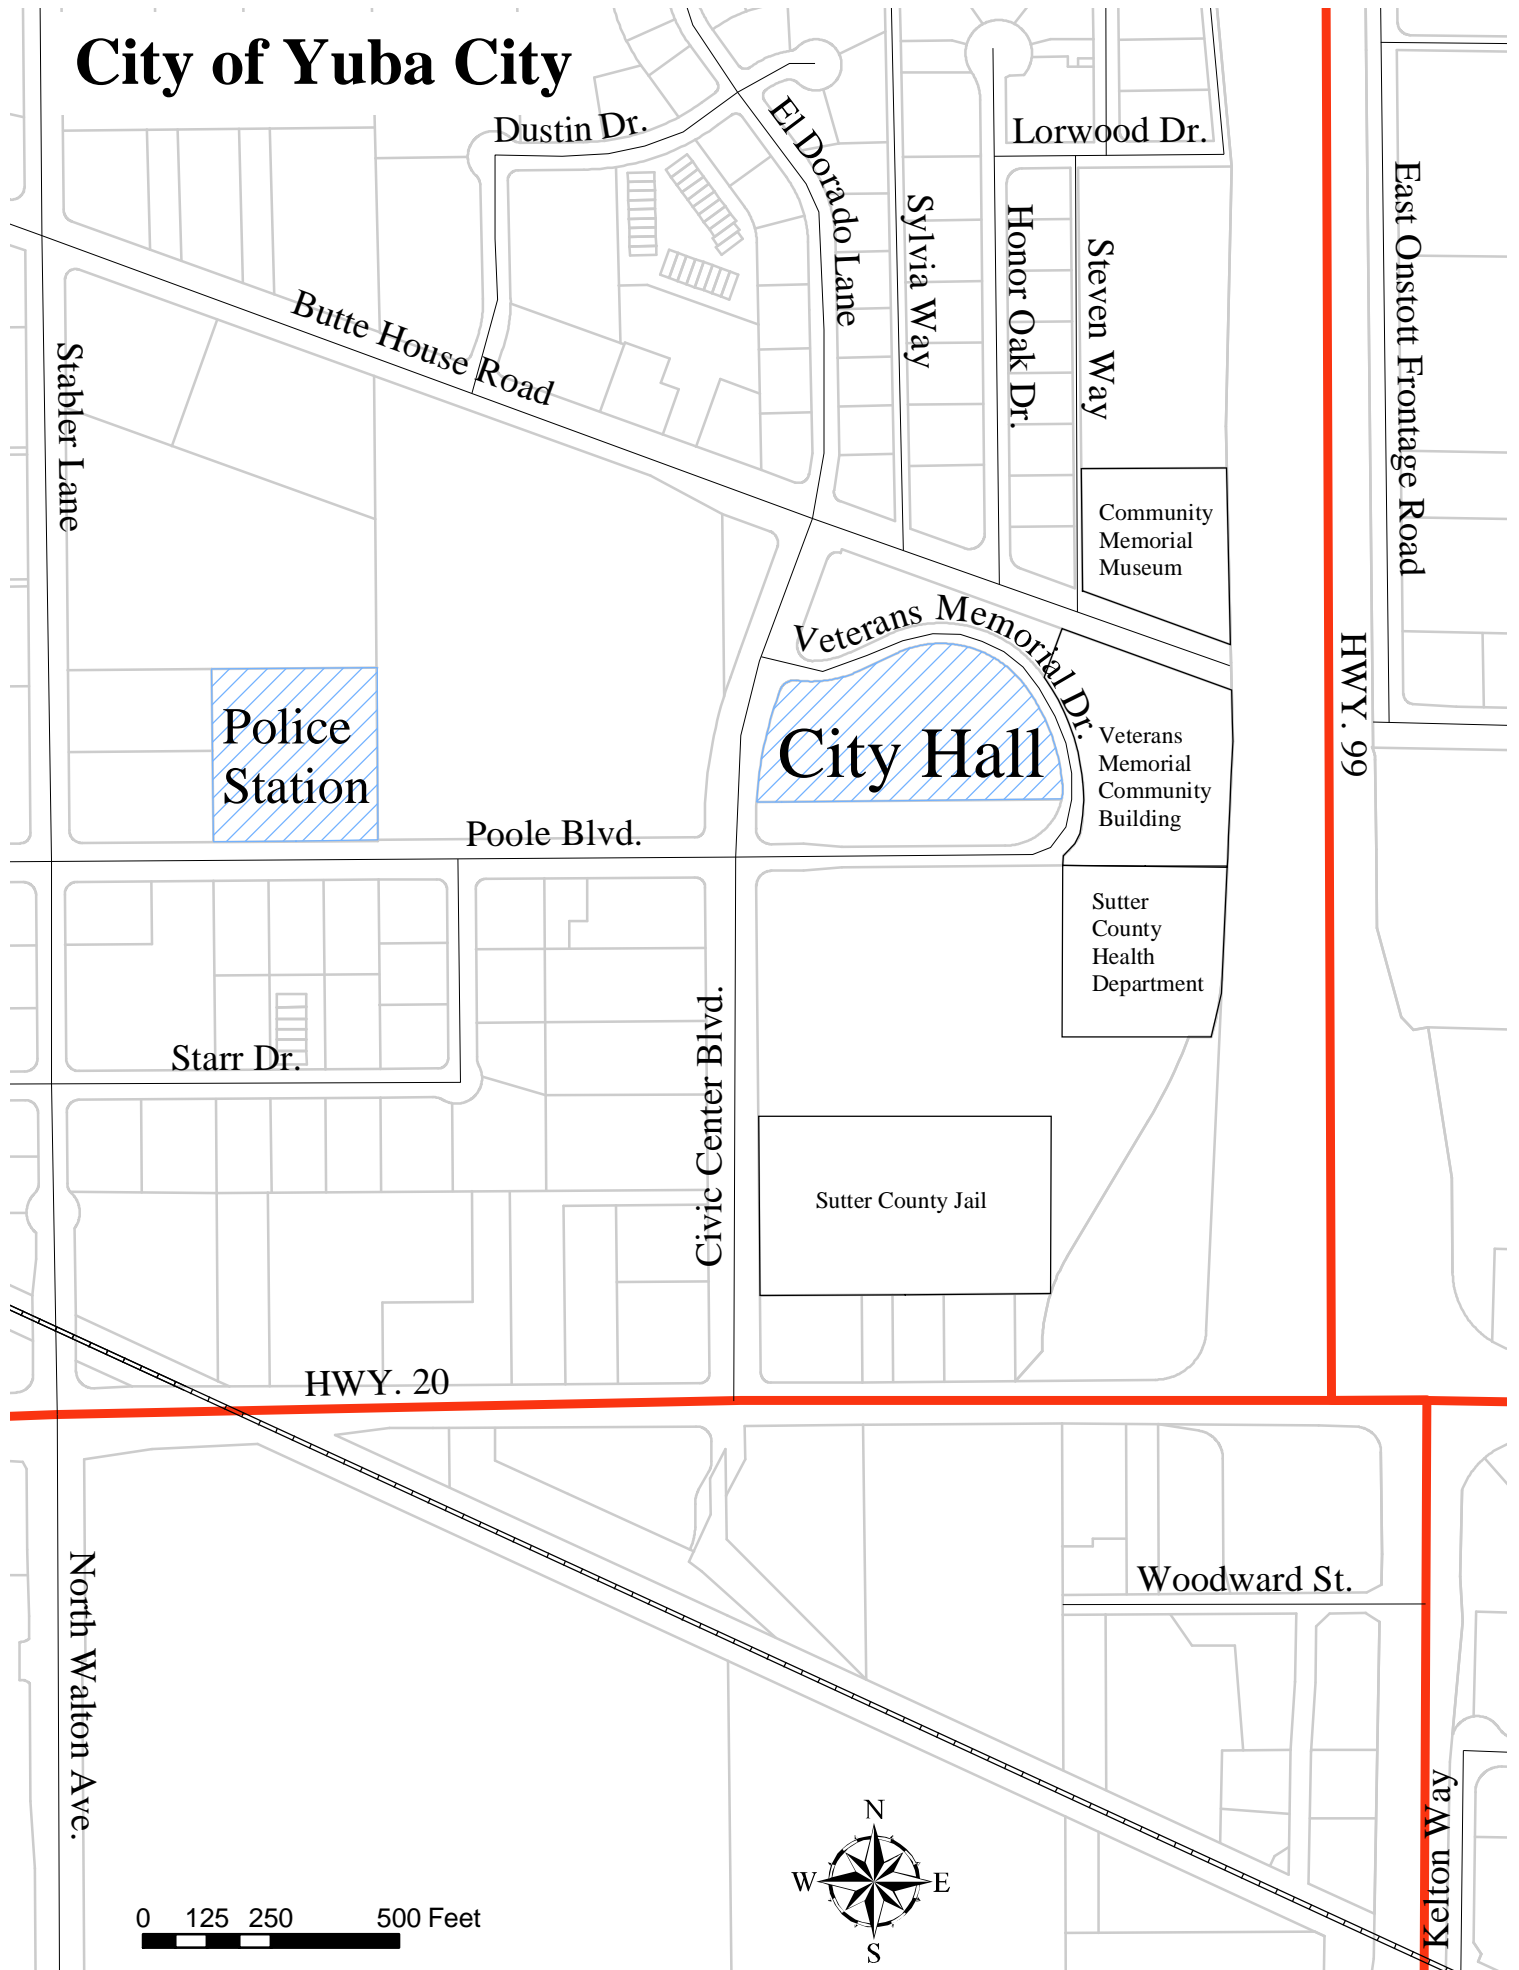

City of Yuba City

Dustin Dr.

Lorwood Dr.

El Dorado Lane

Sylvia Way

Honor Oak Dr.

Steven Way

Community Memorial Museum

Butte House Road

Stabler Lane

Police Station

Veterans Memorial Dr.

City Hall

Veterans Memorial Community Building

Poole Blvd.

Sutter County Health Department

Starr Dr.

Civic Center Blvd.

Sutter County Jail

HWY. 20

HWY. 99

North Walton Ave.

Woodward St.

Kelton Way